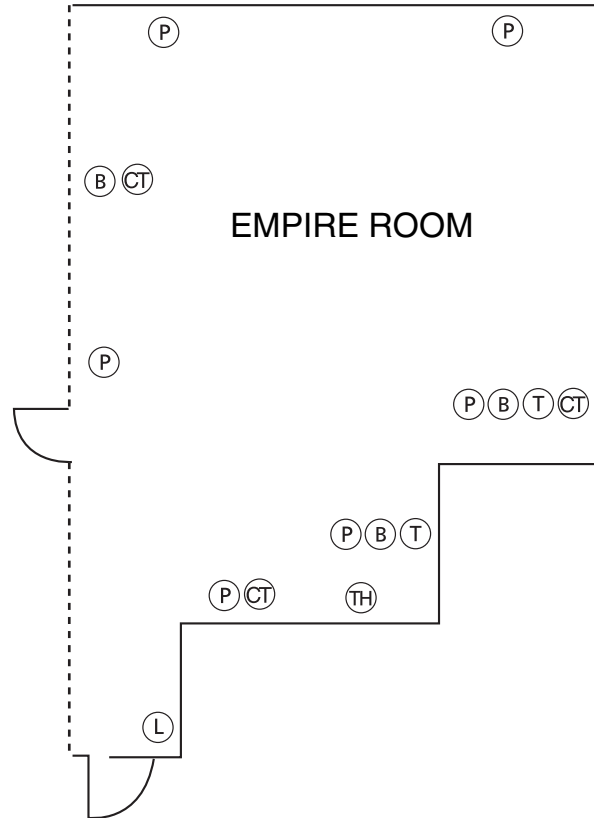

EMPIRE ROOM

Boardroom 18
Reception 55
Half Rounds (5/Table) 20
Banquet (7/Table) 28
Classroom 18
Theatre 40
Hollow Sq. 16
U Shape 18
Room Dimensions 33' x 23'
Square Footage 578
Ceiling Height 8'

- Outdoor terrace facilities featuring unimpeded city views
- Remarkable amount of natural light
- Foyer expansion available for catering services
- Exclusive private event space located on seventh floor

LEGEND

- ⓑ RJ-45 Broadband Internet
- ⓗ House phone
- Ⓛ Light Switch
- Ⓟ Power Outlet (110V)
- Ⓟ^{240V} Power Outlet (240V)
- Ⓣ RJ-11 Telephone Jack
- Ⓣ⁴ RJ-45 Phone Jacks (4)
- Ⓣⓗ Thermostat
- Ⓢ Cable
- ---- window wall