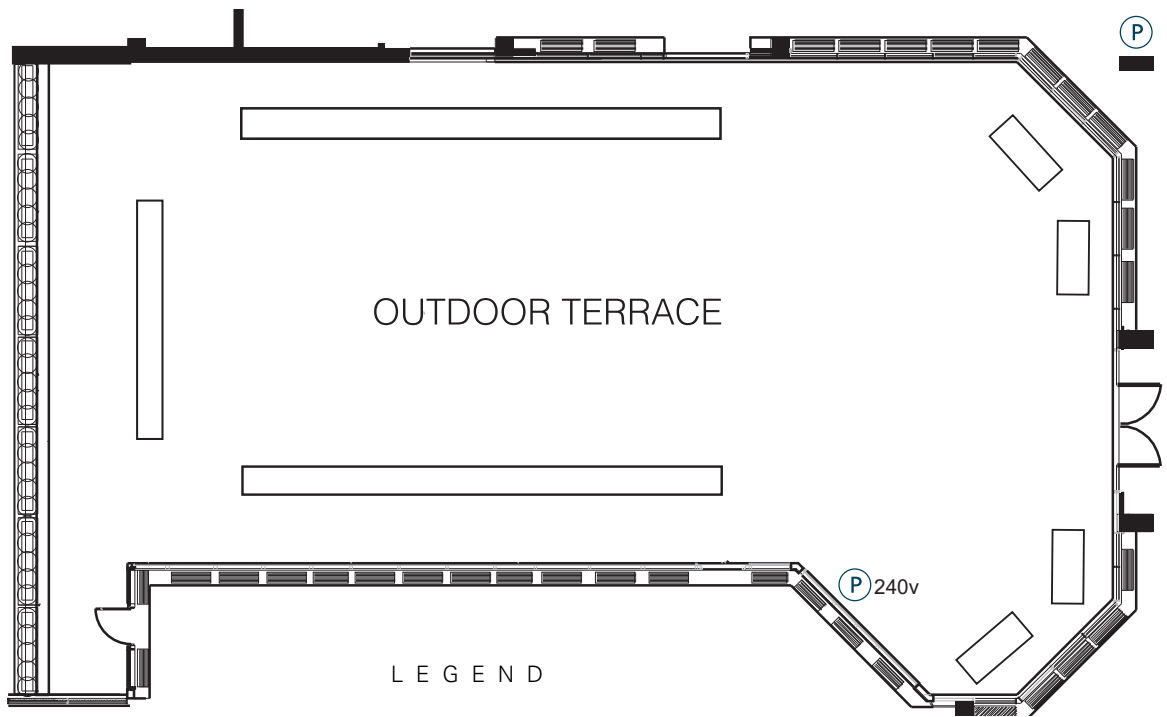

O U T D O O R T E R R A C E

Reception 205

Room Dimensions 31' x 81'

Square Footage 2511

- 2500 sq ft of outdoor terrace space
- Custom barbeque catering options
- Conveniently located on second floor of hotel